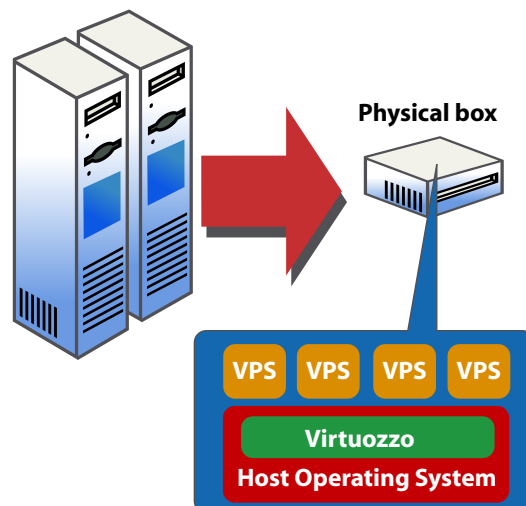

Call us to find out more!
+603 7805 7911
or log on to www.hostpro2u.com.

Hostpro2u.com
Your Right Hosting Partner

Virtual Private Server (or VPS) is a means of splitting a single physical server into multiple virtual servers, where each VPS-es runs on its own and they are isolated from others.

VPS is a technology where it fills a void between shared hosting and dedicated servers, allowing root-level access without requiring sole ownership of a server. Each VPS has its own set of processes and resource management, and behaves exactly like a stand-alone server. It is suitable for those who wishes to have the ownership of server but do not require investment in physical server.

What is VPS?

VPS or Virtual Private Servers is technology that separates the physical server into several independent hosting spaces or VPS-es, each isolated from the other. Each VPS has its own set of processes and resource management, and behaves exactly like a stand-alone server.

As such, you can create and manage multiple sites and domains and take full control of your VPS with root/administrator access which allows you to access the virtual hard disk, RAM and to reboot your private server independently from other VPS-es. Hostpro2u uses Virtuozzo™ powered VPS technology, the leading industry standard for performance, reliability and flexibility.

Dynamic Real-time Partitioning

Partition a physical server into 100s of VPSs, each with full dedicated server functionality

Resource Management

Assign and control VPS resource parameters and re-allocate resources in real-time

Virtualization

Move VPSs and its application(s) between physical servers transparently with near-zero downtime

Mass Management

Manage 1000s of VPSs as easily as a single server and 100s of physical servers in unified way

Sales Office

11.1, 11th Floor Menara Lien Hoe,
No.8, Persiaran Tropicana,
Tropicana Golf & Country Resort,
47410 Petaling Jaya,
Selangor Darul Ehsan, Malaysia
Telephone No.: (603) 7805 7911
E-mail Address: sales@hostpro2u.com

Data Centre Address

Suite G06, Block 2310, Century Square,
Jalan Usahawan,
63000 Cyberjaya, Malaysia.
Telephone No.: (603) 8318 2000